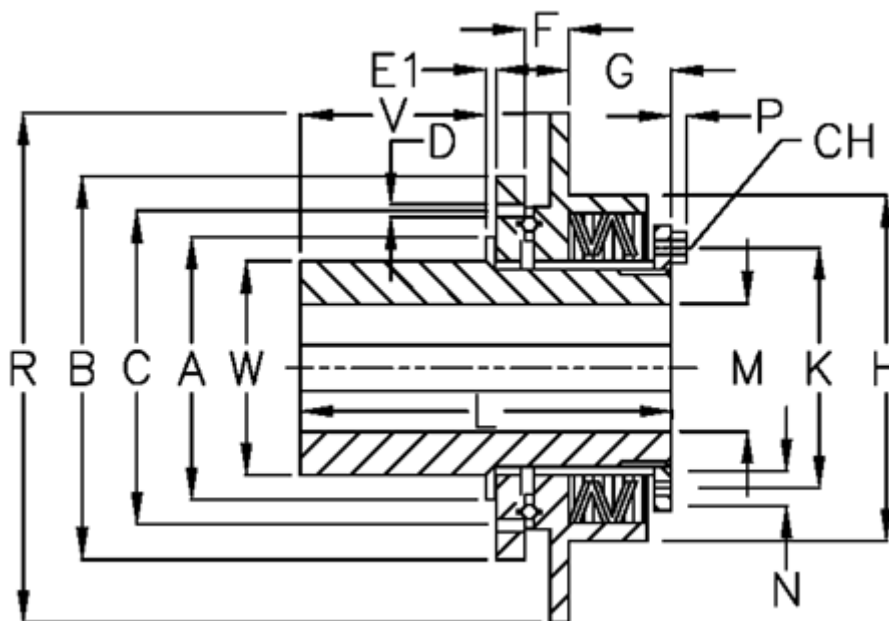

Article number: 46952521

Description: Safeguard mini F 25 S

Measures

A	= 46	F	= 7.0	R	= 100
B	= 70	G	= 23.0	V	= 48.0
C	= 59	H	= 74	W	= 35
CH	= 8	K	= 54		
D	= 6xM5	L	= 94.0		
Disc spring mounting	= 5x1S	M max	= 25		
Disc spring version	= S - light	M min	= 10		
E1	= 6.0	N	= $\varnothing 4$		